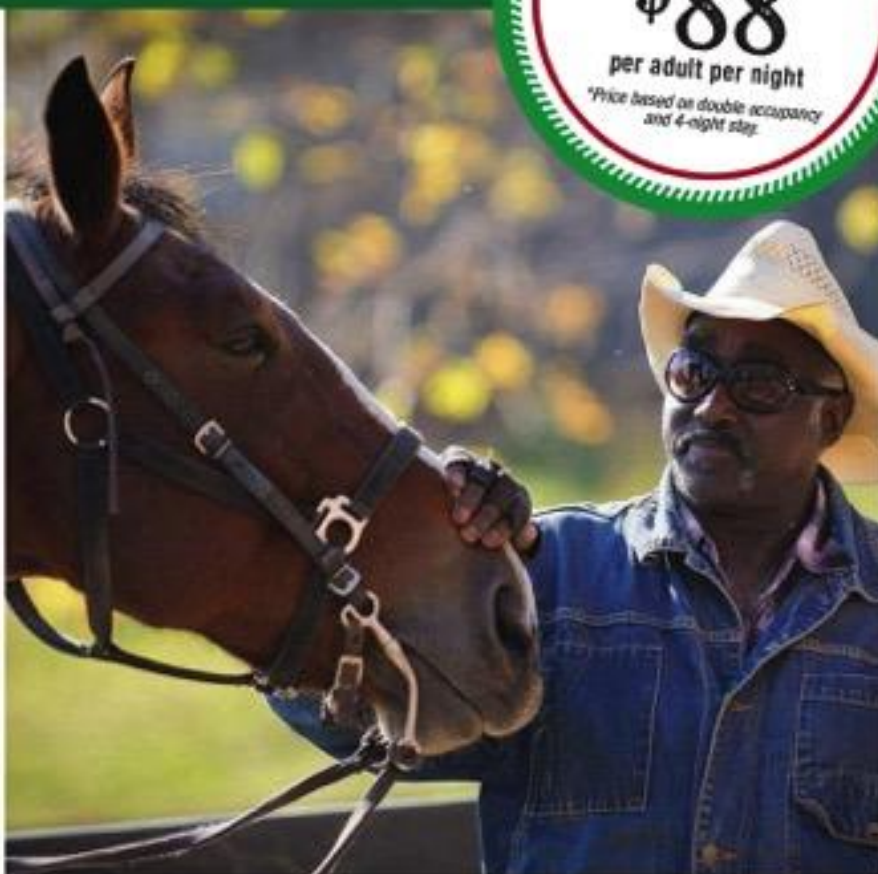

ALL-INCLUSIVE
RANCH EXPERIENCE & GETAWAY

ADVENTURE AWAITS

HORSEBACK RIDING – OUTDOOR & INDOOR ACTIVITIES – 3 ALL-YOU-CAN-EAT MEALS A DAY

RATED #1 EAST COAST DUDE RANCH!

–Awarded by FamilyVacationCritic.com

All-inclusive
prices start at

\$88

per adult per night

*Price based on double occupancy
and 4-night stay.

HORSEBACK RIDING
INDOOR & OUTDOOR POOLS
ACTIVITIES DIRECTOR / GAMES FOR PRIZES
SILVER DOLLAR SALOON
NIGHTLY ENTERTAINMENT / LIVE MUSIC
COMPLIMENTARY PHOTO WITH HORSE
CAMPFIRES / TRACTOR RIDES / BINGO
PADDLEBOATS / GAME ROOM / ARCHERY
MINI GOLF / FISHING & MORE!

Our all-inclusive, completely renovated, affordable vacation destination is a “true gem” set in the beautiful foothills of the Catskills Mountains. Whether you’re looking for a fun weekend getaway close to New York City, or the perfect place for friends—we have something for everyone! No matter the season, we have a full agenda of outdoor and indoor activities waiting for you—happy trails!